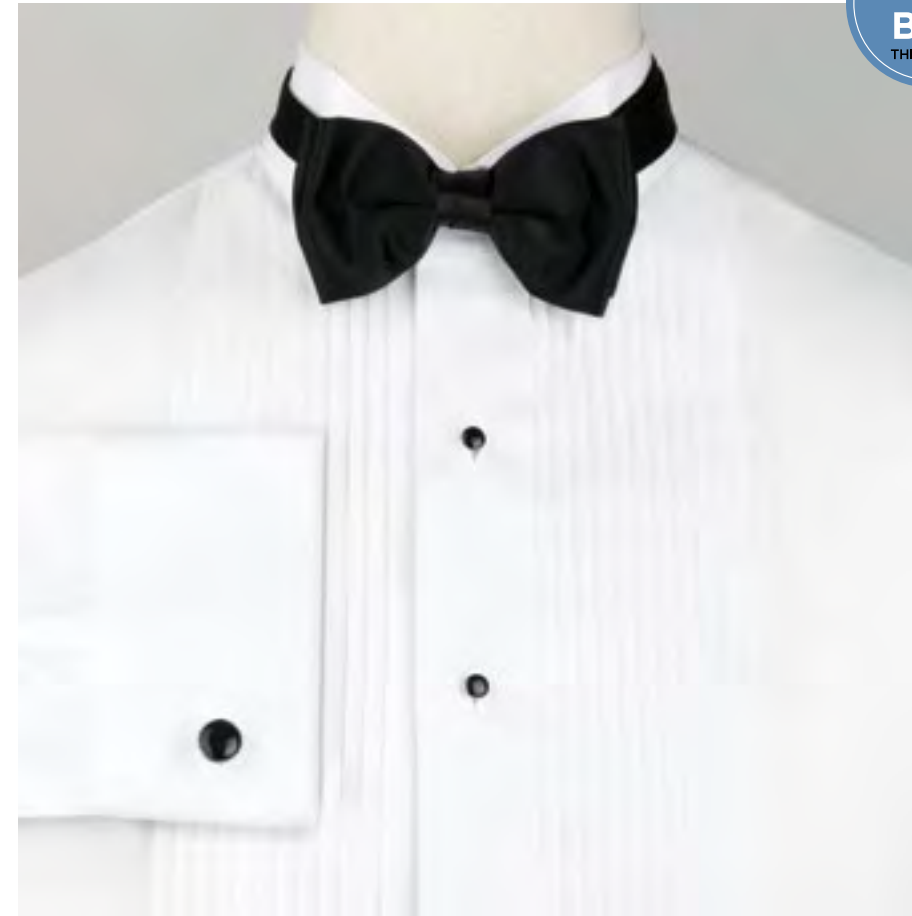

FORMAL SHIRTS

White Wing Collar Shirt | 85W
with 1/4" pleats & barrel cuff