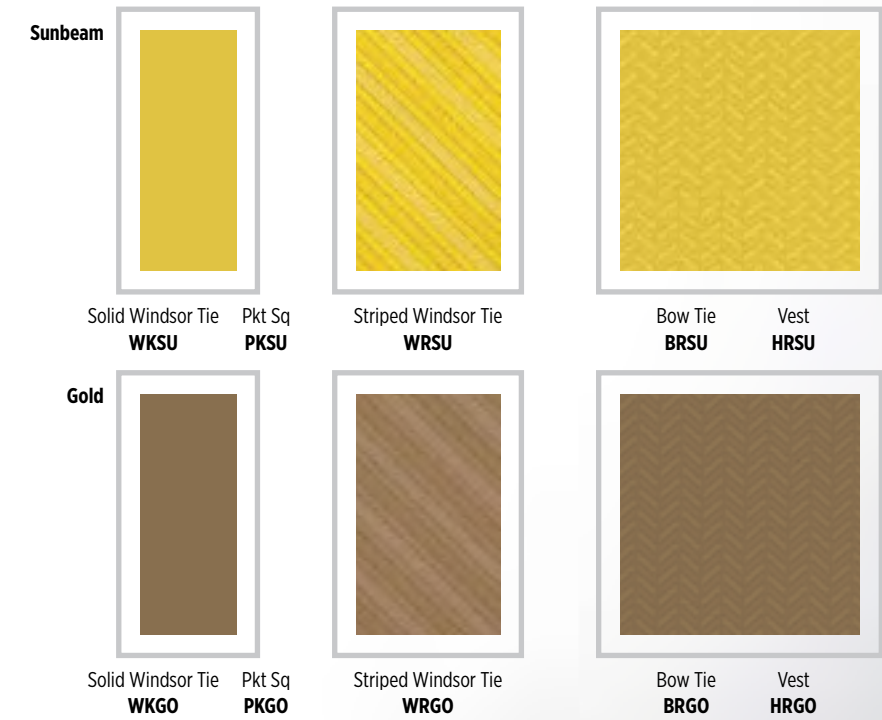

Coat Size Range	BOYS' BACKLESS VEST			MEN'S FULLBACK VEST												MEN'S BACKLESS VEST		
	Small	Medium	Large	Regular Sizes						Long Sizes - 6' 2" and over							FR All	
				X-Small	Small	Medium	Large	X-Large	2X-Large	3X-Large	Small	Medium	Large	X-Large	2X-Large			3X-Large
3 - 6	7 - 12	14 - 16	18B - 35	36 - 38	39 - 42	43 - 45	46 - 48	50 - 54	56 - 58	36-38	39 - 42	43 - 45	46 - 48	50 - 54	56 - 58	60 - 70		
Vest Size Code	BS	BM	BL	RXS	RS	RM	RL	RX	R2	R3	LS	LM	LL	LX	L2	L3	SXA	

TURN THE PAGE to view additional Herringbone Vest Colors and Swatches!