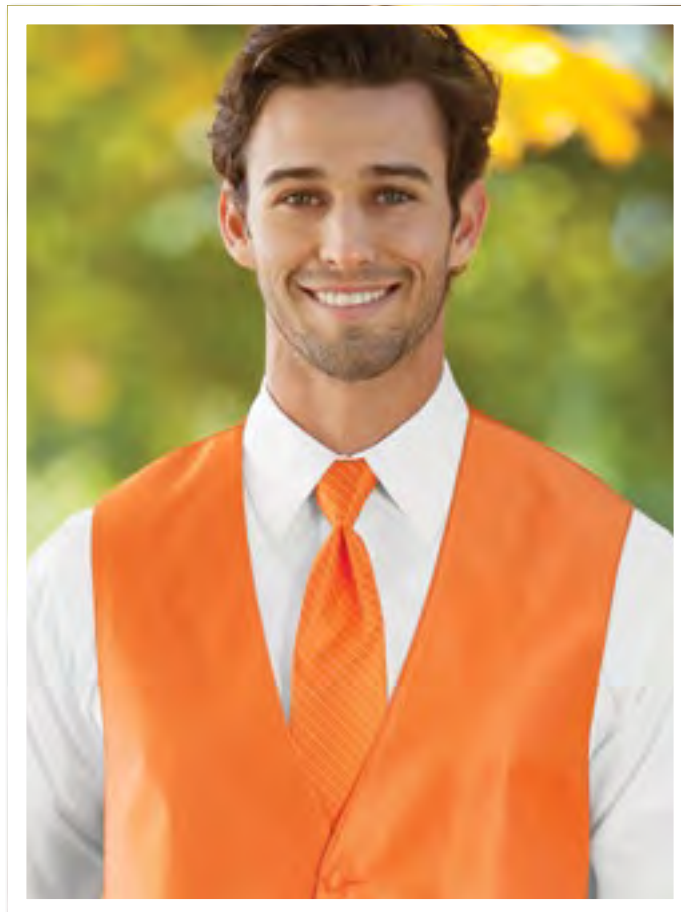

Striped Windsor Tie