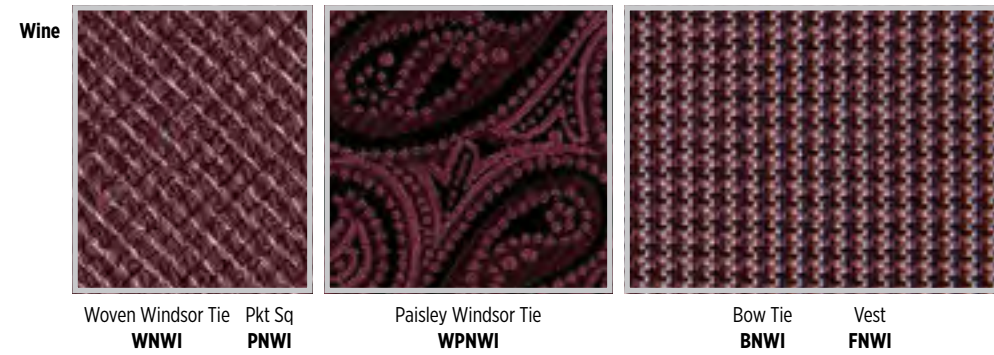

TURN THE PAGE to view
Foundation Vest Colors
and Swatches!

Paisley Windsor Tie

Bow Tie

Woven Windsor Tie

SG
stephengeoffrey
HERRINGBONE
Fullback Vests, Ties
& Pocket Squares

Each Herringbone Vest features a coordinating colored back!

TURN THE PAGE to view
Herringbone Vest Colors
and Swatches!

Solid Windsor Tie

Striped Windsor Tie

Bow Tie

Black					
	Solid Windsor Tie WKBL	Pkt Sq PSBL	Striped Windsor Tie WRBL	Bow Tie BRBL	Vest HRBL
Charcoal					
	Solid Windsor Tie WKCA	Pkt Sq PKCA	Striped Windsor Tie WRCA	Bow Tie BRCA	Vest HRCA
Platinum					
	Solid Windsor Tie WKPT	Pkt Sq PKPT	Striped Windsor Tie WRPT	Bow Tie BRPT	Vest HRPT