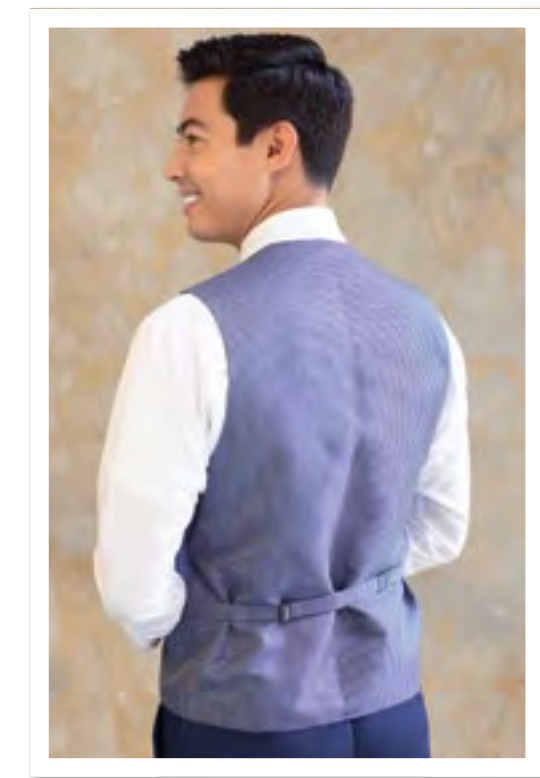

Coat Style Shown: 262

MICHAEL KORS FOUNDATION

Fullback Vests, Ties
& Pocket Squares

Each Foundation Vest features
a coordinating colored back!

BOYS' BACKLESS VEST			MEN'S FULLBACK VEST												MEN'S BACKLESS VEST		
			Regular Sizes						Long Sizes - 6' 2" and over								
Small	Medium	Large	X-Small	Small	Medium	Large	X-Large	2X-Large	3X-Large	Small	Medium	Large	X-Large	2X-Large	3X-Large	Fit All	
Coat Size Range	3 - 6	7 - 12	14 - 16	188 - 35	36 - 38	39 - 42	43 - 45	46 - 48	50 - 54	56 - 58	36-38	39 - 42	43 - 45	46 - 48	50 - 54	56 - 58	60 - 70
Vest Size Code	BS	BM	BL	RXS	RS	RM	RL	RX	RZ	R3	LS	LM	LL	LX	L2	L3	5XA