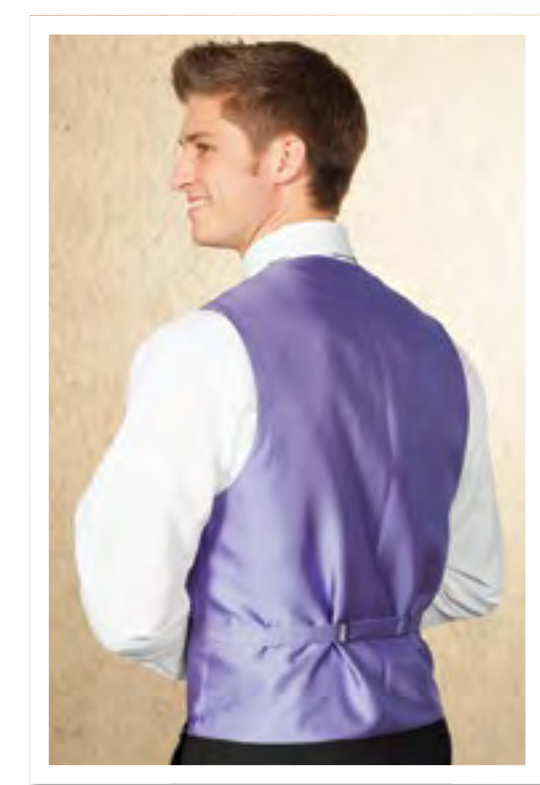

TURN THE PAGE to view
Foundation Vest Colors
and Swatches!

Paisley Windsor Tie

Bow Tie

Woven Windsor Tie

SG
stephengeoffrey
HERRINGBONE
Fullback Vests, Ties
& Pocket Squares

Each Herringbone Vest features a coordinating colored back!