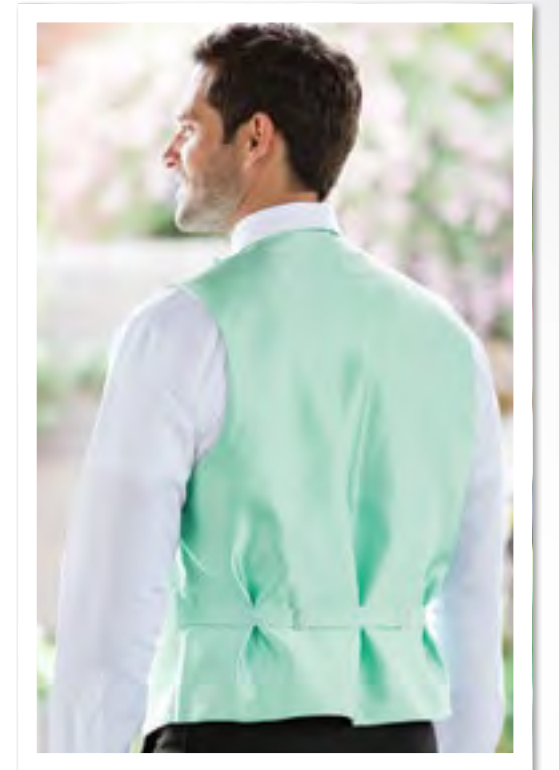

 stephengeoffrey

HERRINGBONE

Fullback Vests, Ties & Pocket Squares

Each Herringbone Vest features a coordinating colored back!

Coat Size Range	BOYS' BACKLESS VEST			MEN'S FULLBACK VEST												MEN'S BACKLESS VEST	
	Small	Medium	Large	Regular Sizes						Long Sizes - 6' 2" and over							FR All
				X-Small	Small	Medium	Large	X-Large	2X-Large	3X-Large	Small	Medium	Large	X-Large	2X-Large		
3 - 6	7 - 12	14 - 16	18B - 35	36 - 38	39 - 42	43 - 45	46 - 48	50 - 54	56 - 58	36-38	39 - 42	43 - 45	46 - 48	50 - 54	56 - 58	60 - 70	
Vest Size Code	BS	BM	BL	RXS	RS	RM	RL	RX	R2	R3	LS	LM	LL	LX	L2	L3	SXA