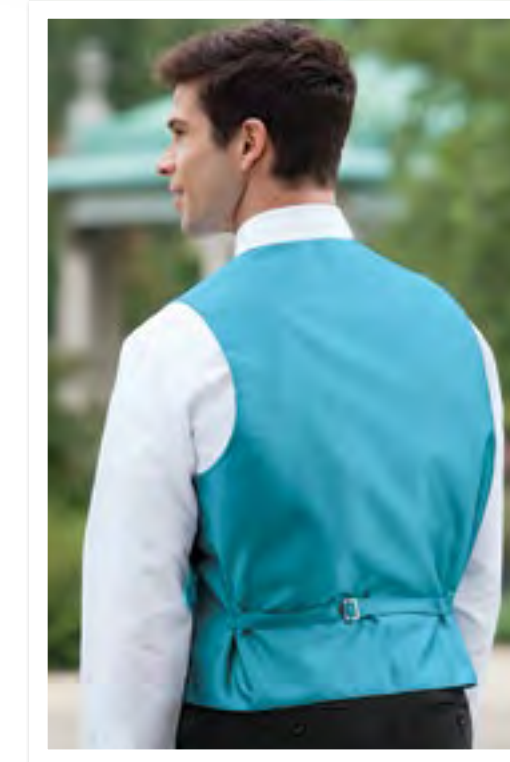

EXPRESSIONS

Fullback Vests, Ties
& Pocket Squares

TURN THE PAGE to view
Expressions Vest Colors
and Swatches! ▶

Each Expressions Vest features
a coordinating colored back!

Color	Solid Windsor Tie	Pkt Sq	Striped Windsor Tie	Bow Tie	Vest
Black	 WWBL	 PWBL	 WXBL	 BXBL	 EXBL
Charcoal	 WWCA	 PWCA	 WXCA	 BXCA	 EXCA
Silver	 WWSI	 PWSI	 WXS	 BXS	 EXSI

BOYS' BACKLESS VEST			MEN'S FULLBACK VEST												MEN'S BACKLESS VEST		
			Regular Sizes						Long Sizes - 6' 2" and over						FR All		
Small	Medium	Large	X-Small	Small	Medium	Large	X-Large	2X-Large	3X-Large	Small	Medium	Large	X-Large	2X-Large	3X-Large	FR All	
Coat Size Range	3 - 6	7 - 12	14 - 16	18B - 35	36 - 38	39 - 42	43 - 45	46 - 48	50 - 54	56 - 58	36-38	39 - 42	43 - 45	46 - 48	50 - 54	56 - 58	60 - 70
Vest Size Code	BS	BM	BL	RXS	RS	RM	RL	RX	R2	R3	LS	LM	LL	LX	L2	L3	SXA