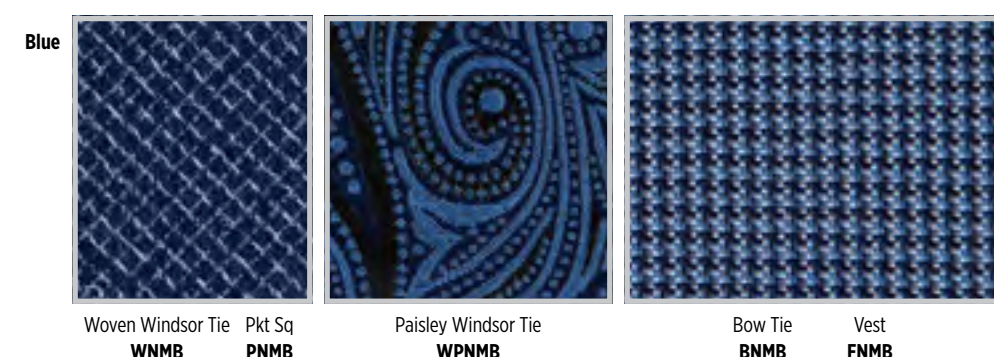

TURN THE PAGE to view
Foundation Vest Colors
and Swatches!

Paisley Windsor Tie

Bow Tie

Woven Windsor Tie

SG
stephengeoffrey
HERRINGBONE
Fullback Vests, Ties
& Pocket Squares

Each Herringbone Vest features a coordinating colored back!

TURN THE PAGE to view
Herringbone Vest Colors
and Swatches!

Solid Windsor Tie

Striped Windsor Tie

Bow Tie

Black					
	Solid Windsor Tie WKBL	Pkt Sq PSBL	Striped Windsor Tie WRBL	Bow Tie BRBL	Vest HRBL
Charcoal					
	Solid Windsor Tie WKCA	Pkt Sq PKCA	Striped Windsor Tie WRCA	Bow Tie BRCA	Vest HRCA
Platinum					
	Solid Windsor Tie WKPT	Pkt Sq PKPT	Striped Windsor Tie WRPT	Bow Tie BRPT	Vest HRPT