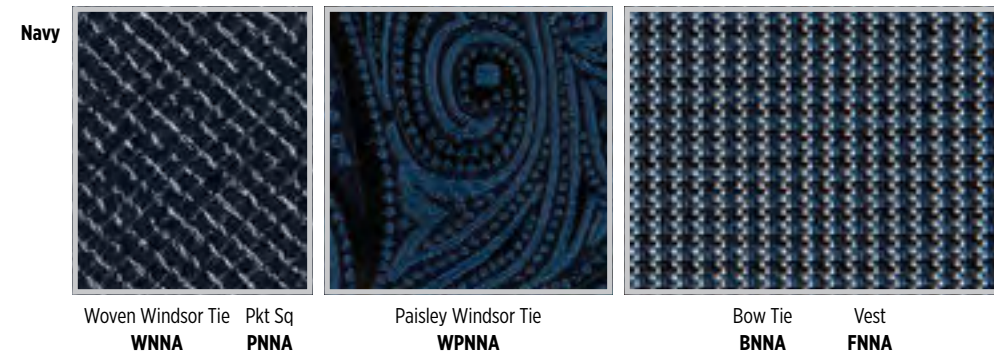

TURN THE PAGE to view
Foundation Vest Colors
and Swatches!

Paisley Windsor Tie

Bow Tie

Woven Windsor Tie

SG
stephengeoffrey
HERRINGBONE
Fullback Vests, Ties
& Pocket Squares

Each Herringbone Vest features a coordinating colored back!

TURN THE PAGE to view
Herringbone Vest Colors
and Swatches!

Solid Windsor Tie

Striped Windsor Tie

Bow Tie

Black					
	Solid Windsor Tie WKBL	Pkt Sq PSBL	Striped Windsor Tie WRBL	Bow Tie BRBL	Vest HRBL
Charcoal					
	Solid Windsor Tie WKCA	Pkt Sq PKCA	Striped Windsor Tie WRCA	Bow Tie BRCA	Vest HRCA
Platinum					
	Solid Windsor Tie WKPT	Pkt Sq PKPT	Striped Windsor Tie WRPT	Bow Tie BRPT	Vest HRPT