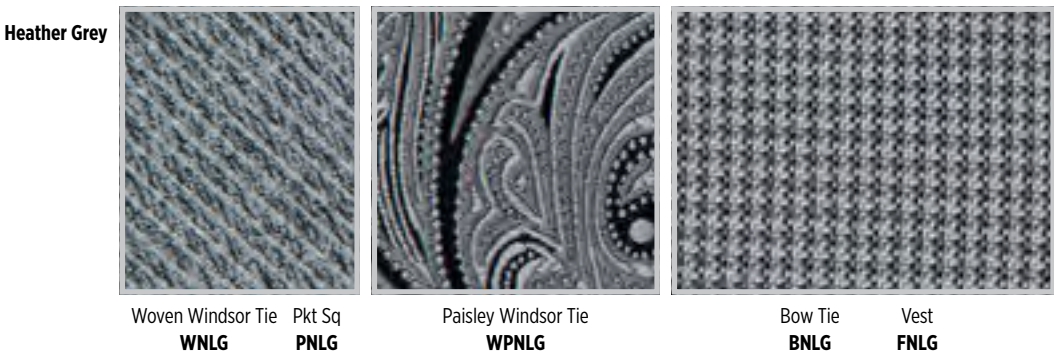

TURN THE PAGE to view
Foundation Vest Colors
and Swatches!

Paisley Windsor Tie

Bow Tie

Woven Windsor Tie

SG
stephengeoffrey
HERRINGBONE
Fullback Vests, Ties
& Pocket Squares

Each Herringbone Vest features a coordinating colored back!